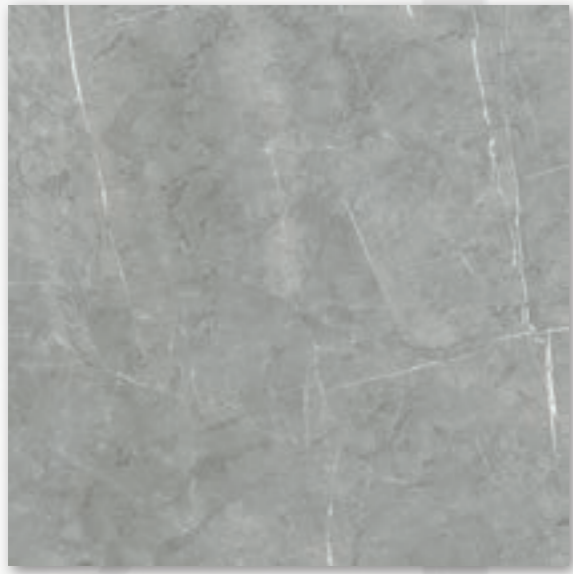

- 6626 Perla 25"x58" - Polished

RECTIFIED
 WHITE BODY
 TILE

9535 Perla Relieve Rose 12"x36"

9535 Perla Relieve Axos 12"x36"

9535 Perla 12"x36"

matching
 rectified
 wall tiles

**RECTIFIED
PORCELAIN
TILE**

- 1836 Marengo 40"x40" - Soft Touch
- 1936 Marengo 40"x40" - Anti Slip - *DCOF 0.90*
- 1837 Marengo 39"x39" - Polished